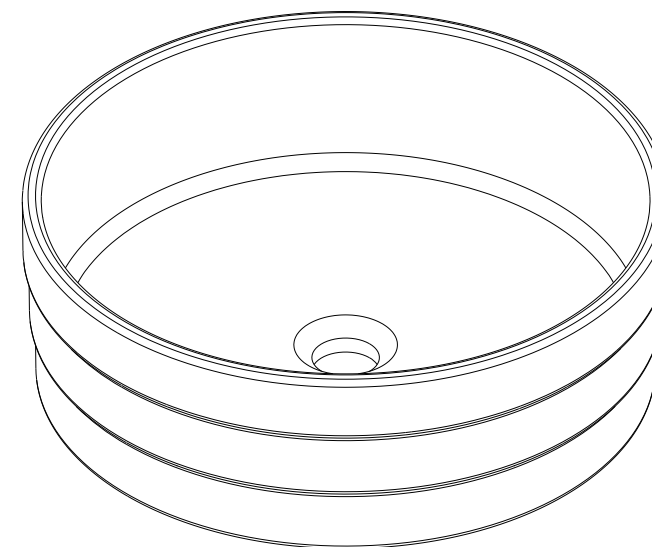

Ring
cod.: 109390
ver.: 02

descrição: lavatório de pousar 45
description: washbasin to place 45
description: vasque a poser 45

sanindusa®

Nota: lavatório não compatível com válvula VDA

Note: wash basin not compatible with pop-up waste

The presented products follow technical specifications from SANINDUSA.
The dimensions of the pieces are subject to natural ceramic tolerances and variations and will be always orientative.
We reserve the right to introduce technical improvements in our products without previous advice.